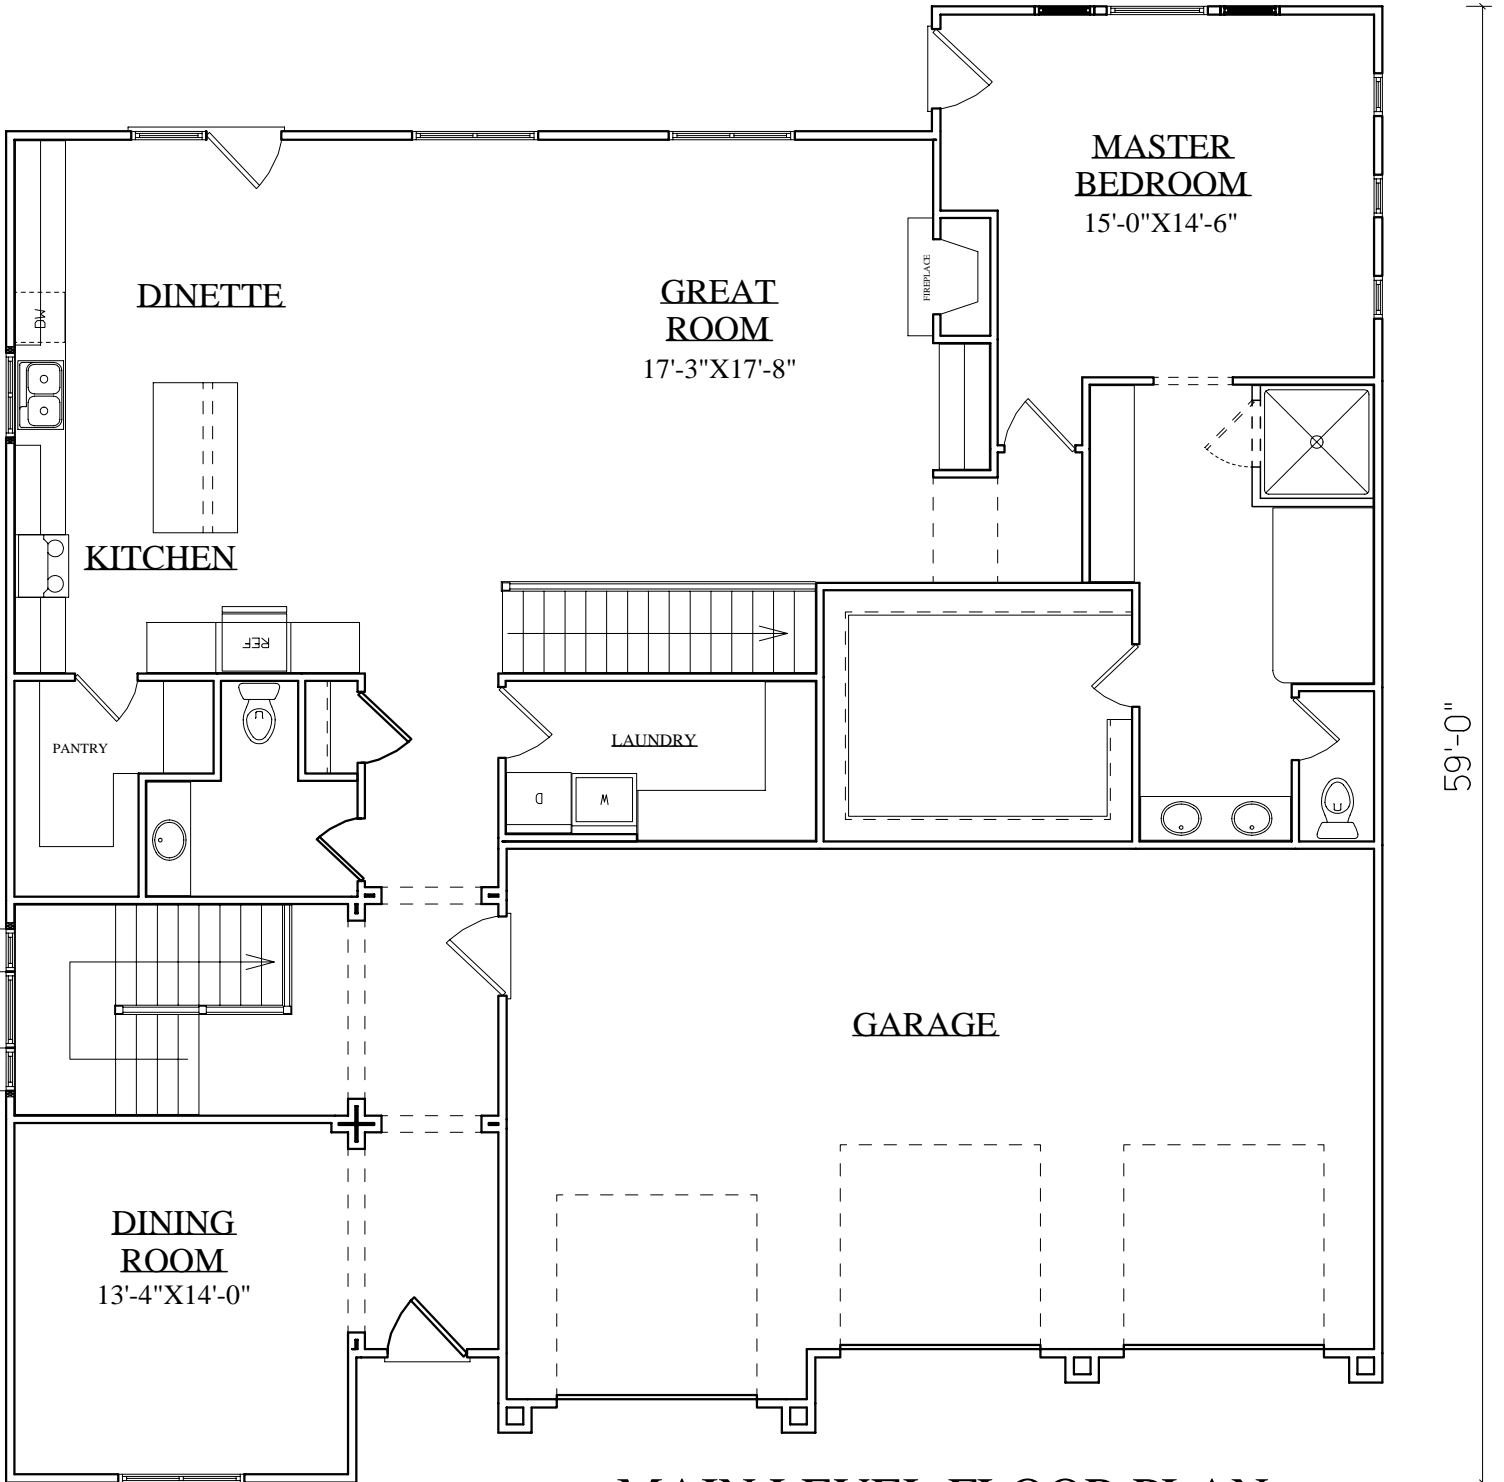

55'-0"

59'-0"

MAIN LEVEL FLOOR PLAN

2121 SQ. FT. THIS LEVEL