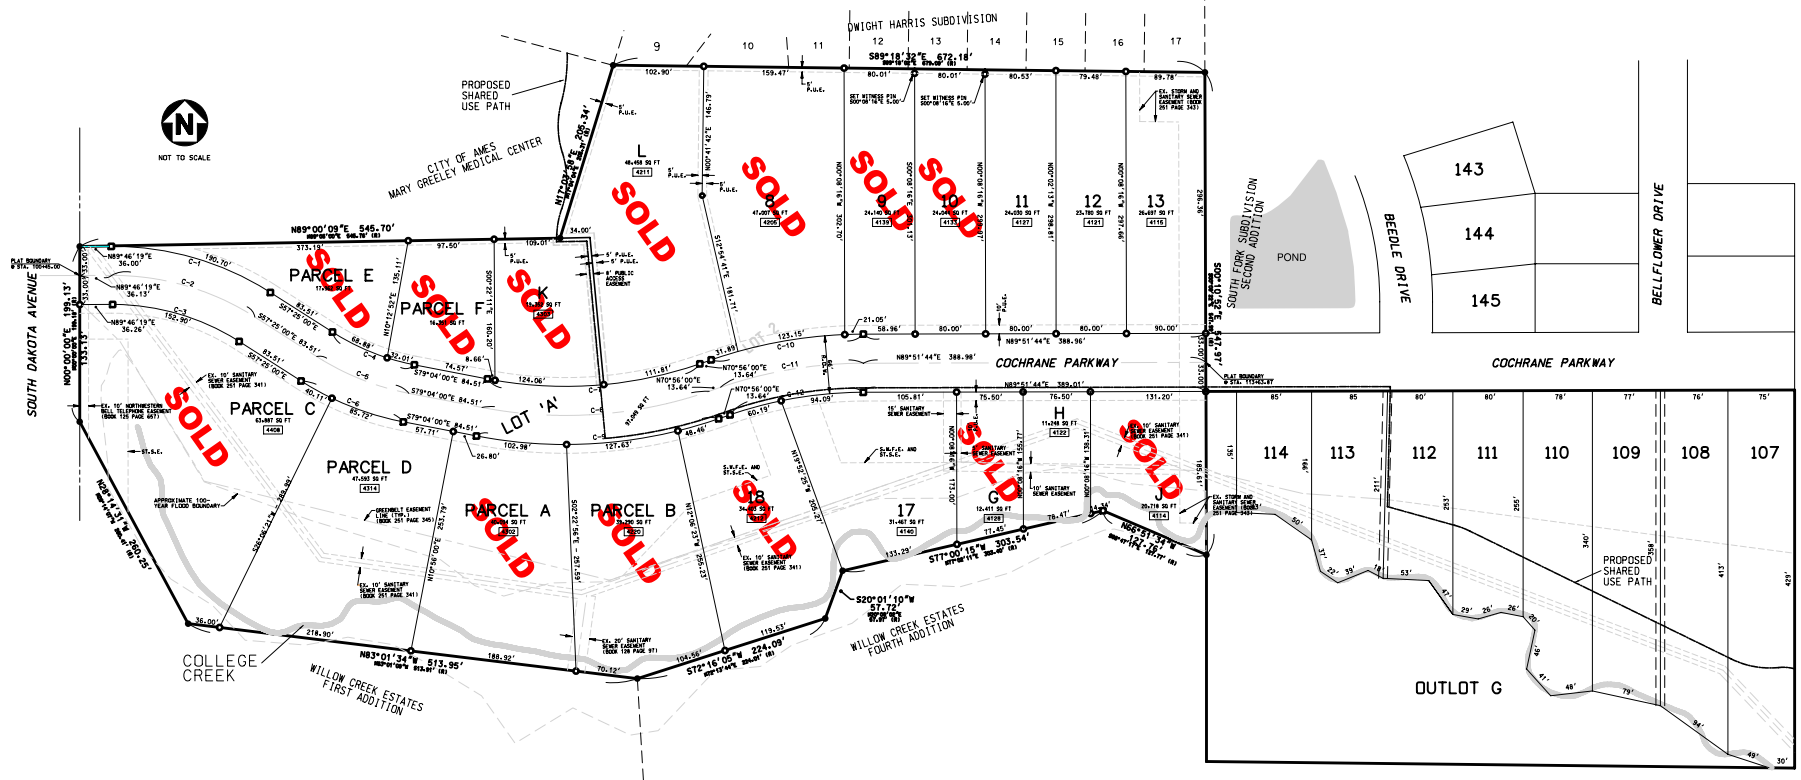

# THE ESTATES OF NATURE'S CROSSING SUBDIVISION

C:\Documents and Settings\mzesparr\Desktop\Overall\layout\_w\_Southfork.dgn 11:06:41 AM 4/23/2010

AMES OFFICE  
223 S. Wacker  
Ames, Iowa 50010  
(515) 232-1103  
www.hws.com

LOT LAYOUT

THE ESTATES OF  
NATURE'S CROSSING  
AMES, IOWA

NO.	DATE	DESCRIPTION

DATE: April 22, 2010  
JOB NO.: 58-17-1041  
DESIGNED BY: N.A.E.  
DRAWN BY: N.A.E.  
SHEET NO.: 1/1