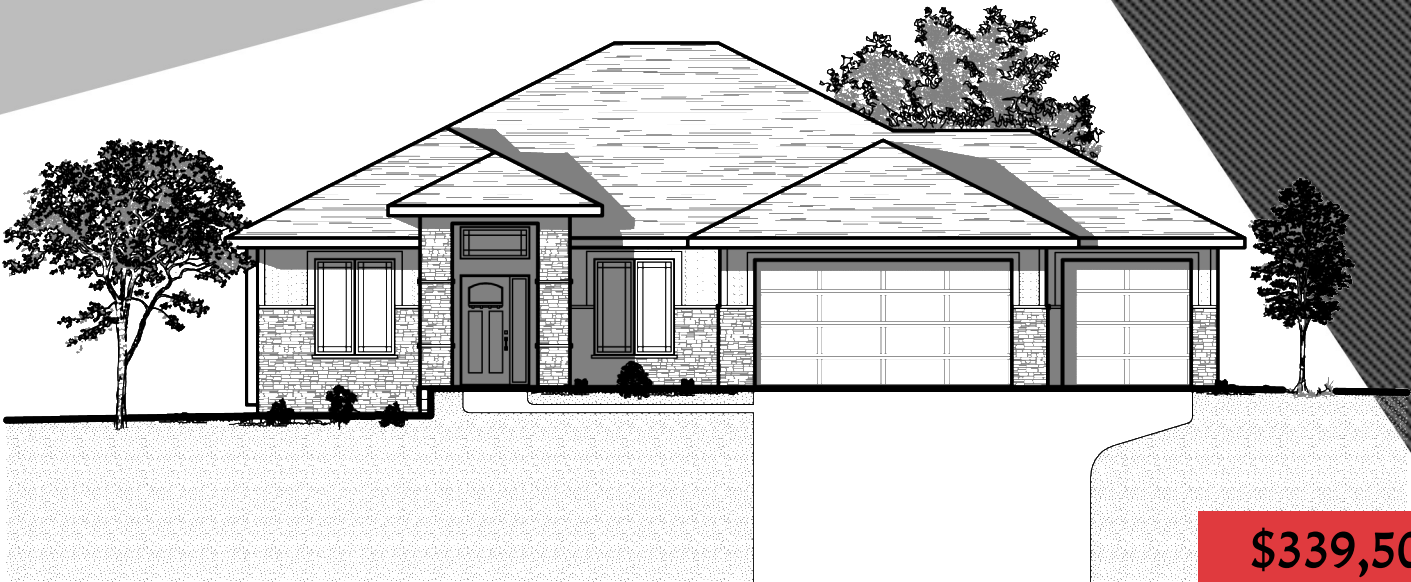

4100 Hastings

\$339,500

Superior Design....

- 1,714 SF of Finish on Main Floor
- 930 SF of Lower Level Ready to Finish
- Zero Entry Home (no steps)
- Open Floor plan
- Large Kitchen Island
- Several Walk In Closets
- Office/Flex Bedroom
- Main Floor Laundry
- Zero Entry Master Bath Shower
- Second Bedroom can be closed off as Second Suite
- Partially Covered Deck
- Fireplace

Energy Efficient....

- HERS Rated Home (Energy Star)
- 2x6 Exterior Walls
- 95% Efficiency Furnace
- 16 SEER AC
- Digital Thermostat
- House Wrap
- Low E Windows
- Foundation Insulation
- Energy Star Appliances